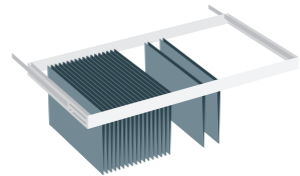

### DOOR & FRAME SETS

These convenient door sets allow an added security feature to this universal system. Available in 1830mm & 2130mm high and 1000mm wide. Pull out shelves are not compatible with Door & Frame Sets.

**COMMERCIAL SHELF** UDL 100Kg  
To complement this system, a wide range of shelf options have been made available to suit your needs.

**PULL OUT SHELF\*** UDL 40Kg  
These Pull Out Shelves offer quick and convenient access to many items.